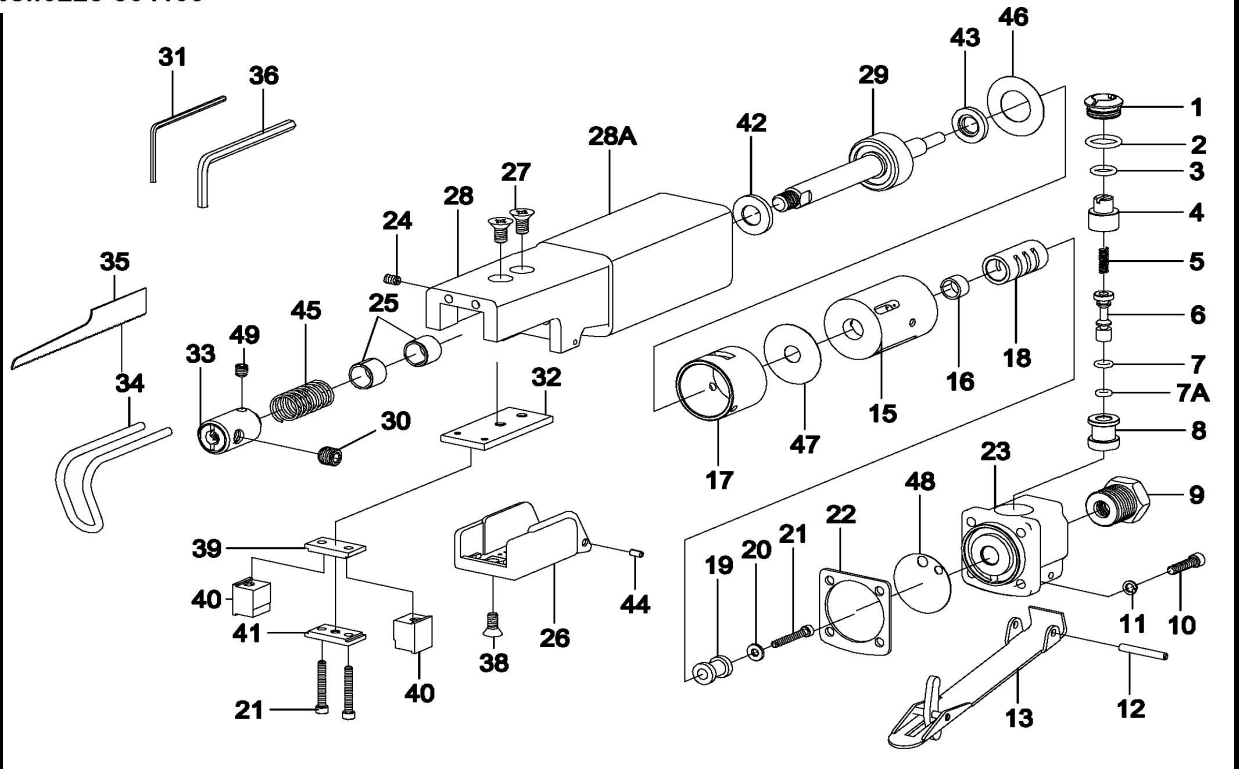

D-4130-SM  
AIR BODY SAW

No.	Parts No.	Description	Q'ty	No.	Parts No.	Description	Q'ty
1	D41306611F-01	Valve Screw	1	27	D41306611F-27	Screw	2
2	D41306611F-02	O-Ring	1	28	D41306611F-28	Housing	1
3	D41306611F-03	O-Ring	1	28A	D41306611F-28A	Plastic Wrapp	1
4	D41306611F-04	Air Controller	1	29	D41306611F-29	Piston Ass'y	1
5	D41306611F-05	Valve Spring	1	30	D41306611F-30	Set Screw	2
6	D41306611F-06	Valve Stem	1	31	D41306611F-31	Service Wrench (2mm)	1
7	D41306611F-07	O-Ring	1	32	D41306611F-32	Guide Plate	1
7A	D41306611F-07A	O-Ring	1	33	D41306611F-33	Blade Chuck	1
8	D41306611F-08	Valve Bushing	1	34	D41306611F-34A	Work Guide (Long)	1
9	D41306611F-09	Inlet Bushing	1		D41306611F-34B	Work Guide (Short)	1
10	D41306611F-10	Cap Screw	4	35	D41306611F-35A	Blade (32T)	1
11	D41306611F-11	Washer	4		D41306611F-35B	Blade (24T)	1
12	D41306611F-12	Lever Pin	1	36	D41306611F-36	Service Wrench (4mm)	1
13	D41306611F-13	Throttle Lever	1	38	D41306611F-38	Screw	1
15	D41306611F-15	Valve Case	1	39	D41306611F-39	Upper Wear Shoe	1
16	D41306611F-16	Bush	1	40	D41306611F-40	Blade Guide	2
17	D41306611F-17	Cylinder	1	41	D41306611F-41	Bridge	1
18	D41306611F-18	Valve Sleeve	1	42	D41306611F-42	Front Bumper	1
19	D41306611F-19	Actuate Valve	1	43	D41306611F-43	Rear Bumper	1
20	D41306611F-20	Washer	1	44	D41306611F-44	Roll Pin	2
21	D41306611F-21	Cap Screw	3	45	D41306611F-45	Spring	1
22	D41306611F-22	Gasket	1	46	D41306611F-46	Packing	1
23	D41306611F-23	Valve Block	1	47	D41306611F-47	Packing	1
24	D41306611F-24	Set Screw	2	48	D41306611F-48	Packing	1
25	D41306611F-25	Bush	2	49	D41306611F-49	Set Screw	1
26	D41306611F-26	Chuck Cover	1				